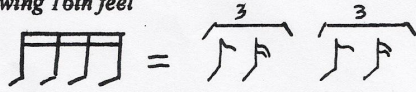

Drop D tuning D A d g b e'  
swing 16th feel

# Harley Girl

by Spoken Groove

from the CD "Acoustic Spoken Groove"

**D5** **F6** **Em7** **A** **G5** **Bb5add6** **F5add9**

000 X X 22213 1113 213 333 11 333 11 333 11

**D5** **F6** **Em7** **A**

Riff A

4/4